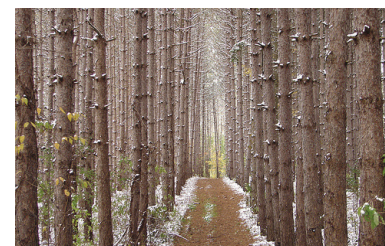

Syracuse

SPORTS & OUTDOORS

▼ BEAVER LAKE NATURE CENTER

Nine miles of scenic trails and 400 annual programs that explore the rich mix of habitats. Home to 200+ species of birds and 800+ types of plants.
Distance from SYR: 17 miles

SYRACUSE PEDAL TOURS

Pub crawl, sightsee and get a little exercise on a 15-person pedal-powered "party bike".
Distance from SYR: 2.1 miles

CARRIER DOME

49,000-seat stadium, home to Syracuse University football, basketball and lacrosse.
Distance from SYR: 4 miles